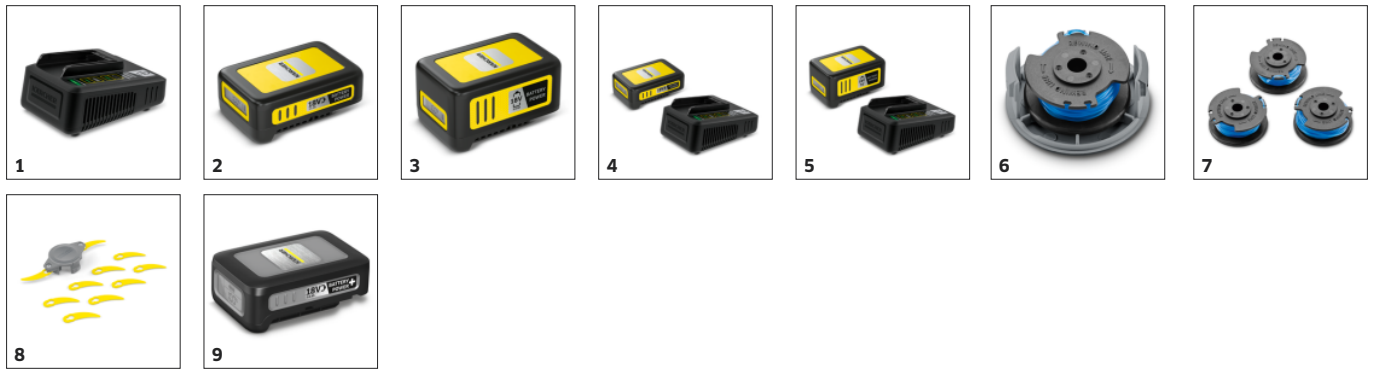

Edge cutting

- Rotating trimmer head for clean, crisp lawn edges along patios and paths.

Adjustable trimmer head

- Ergonomic trimming solution, even under low obstacles such as garden benches.

ACCESSORIES FOR LTR 3-18 BATTERY SET 1.445-471.0